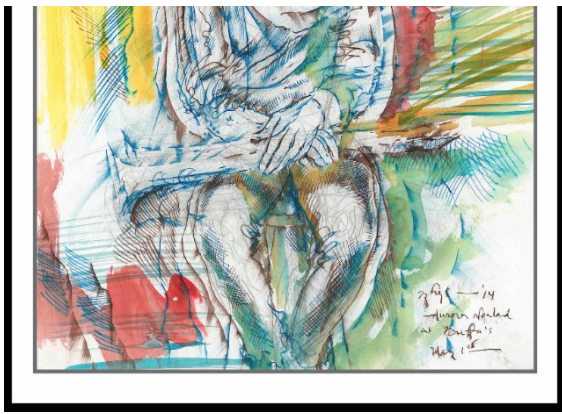

All of the following artworks were framed in-house. We are proud of our partnership with a local professional to provide speedy and quality framing for our clients.