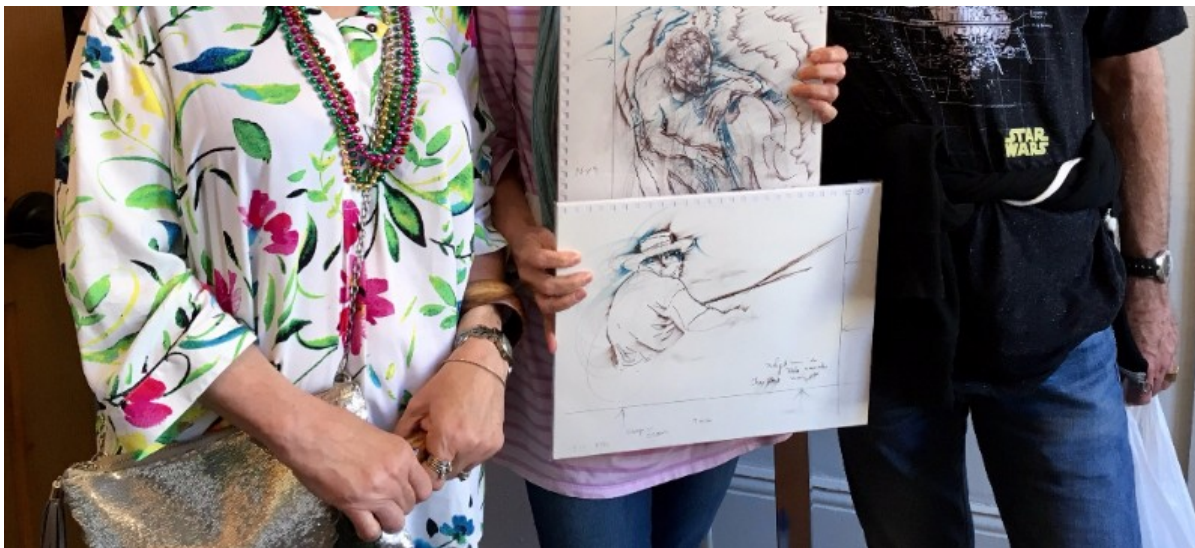

Marde and Bob Gregory, having just added two more Rhys drawings to their collection, which graces their home in Los Angeles.

Any questions, contact us at 504-258-5842 or emilie@scenebyrhys.com.

We love the musicians of New Orleans and hope you do too! In homage to the inspiration of their music and image, a percentage of all sales (not including framing costs) is paid to the musicians depicted in each artwork - whether originals or prints. They also receive an information sheet about the artwork which includes a small photo of the artwork, and details about its creation.

[SHOP NOW](#)

[VISIT SITE](#)

[CONTACT US](#)

Contact us anytime for information or to make comments about the work. Have a look at the website, and please stop in at the art gallery located centrally in the beautiful and historic French Quarter in New Orleans.

Emilie Rhys
Artist & Gallery Owner

Esther Rose
Gallery Manager