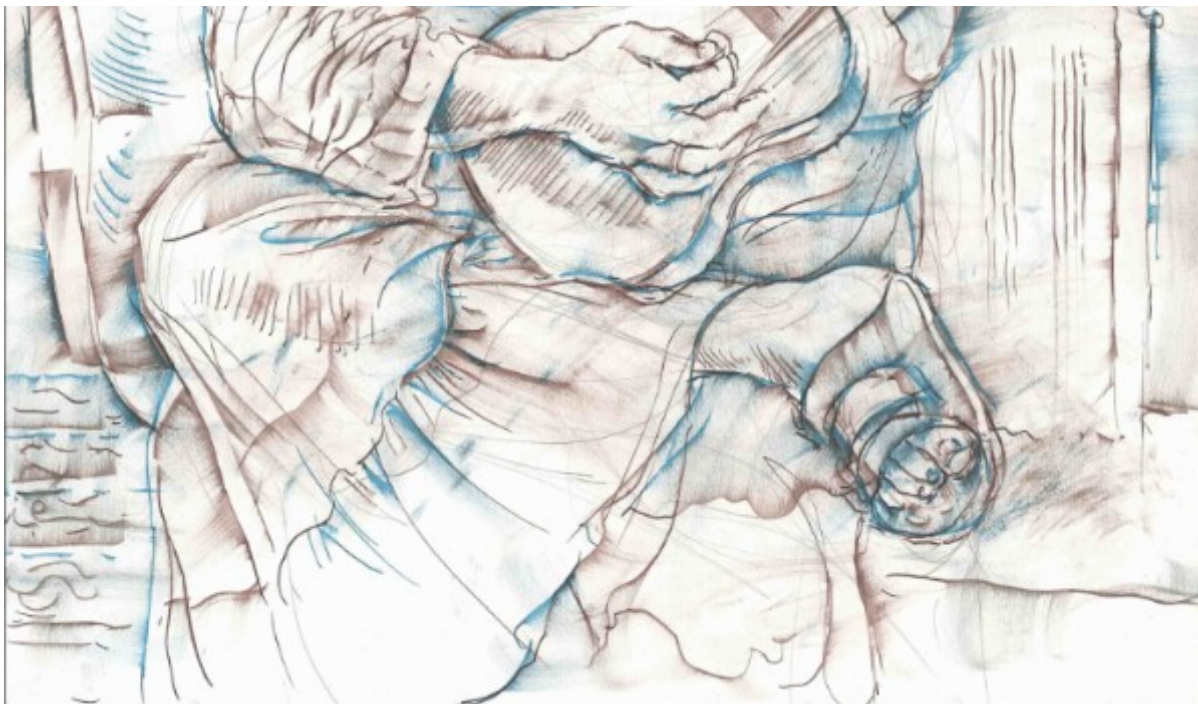

Repainting is completed, and we couldn't be happier with the new look for our gallery at 708 Toulouse! The photos in this missive -- except where noted -- were taken this past weekend by Sophie Germer, moonlighting from her regular job as a photographer with The Advocate newspaper.

Sacha and Emilie during the drawing session in the center room at 708 Toulouse on Saturday October 20th.

The finished drawing of Sacha. It is 24" x 18".

Marking the gallery's Second Anniversary!
Join us on **November 9th from 7-10pm** for the
return engagement of the **Leroy Jones Quintet**.